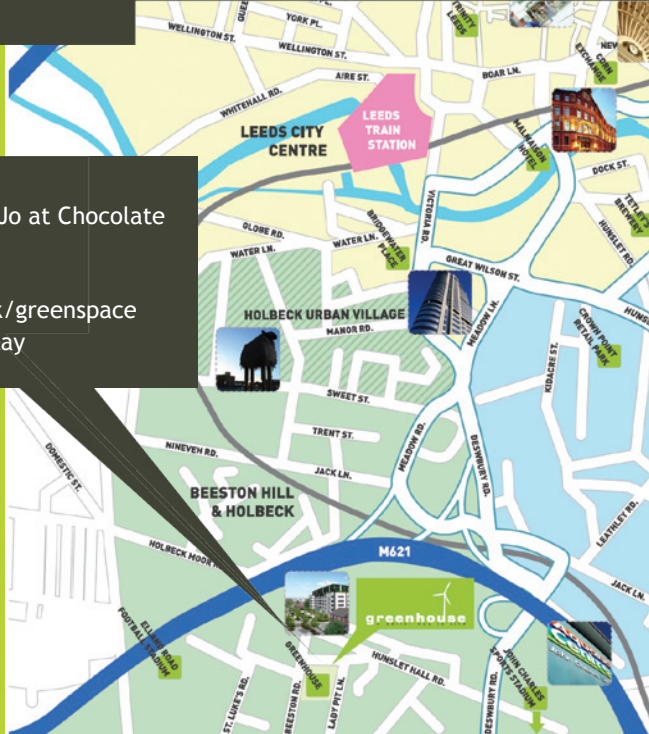

**GREEN
SPACE™**

Finding greenhouse

Greenhouse,
Beeston Road,
Leeds,
LS11 6AD

to book your event call Jam or Jo at Chocolate
PR: 0113 236 1835
e: pr@chocolatepr.co.uk
w: www.greenhouseleeds.co.uk/greenspace
www.greenhouseleeds.co.uk/stay